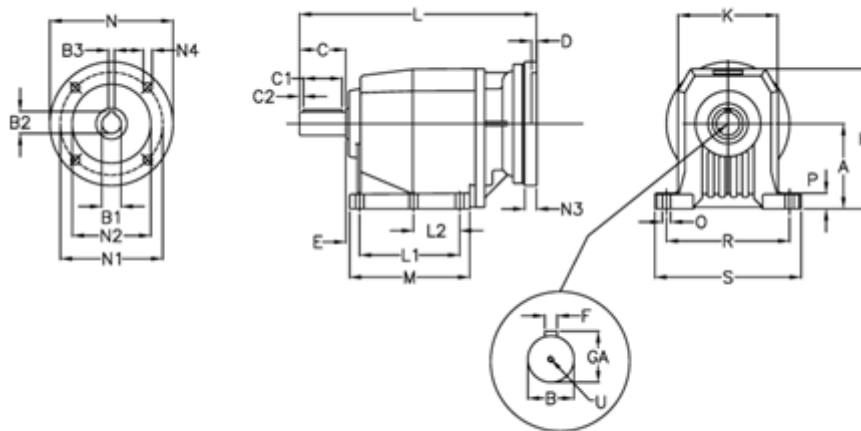

Article number: 40600702291245

Description: Helical gearbox
C702P-22,9-P112B5

Measures

A = 210	D = 4.5	L2 = 0.0	P = 30
B = 60	E = 25	M = 222.0	R = 300
B1 = 28	F = 18	N = 250	S = 350
B2 = 31.3	GA = 64.0	N1 = 215	U = M20x42
B3 = 8	H = 349	N2 = 180	
C = 120	K = 262	N3 = 0	
C1 = 90	L = 483.0	N4 = M12x16	
C2 = 15	L1 = 165.0	O = 22	